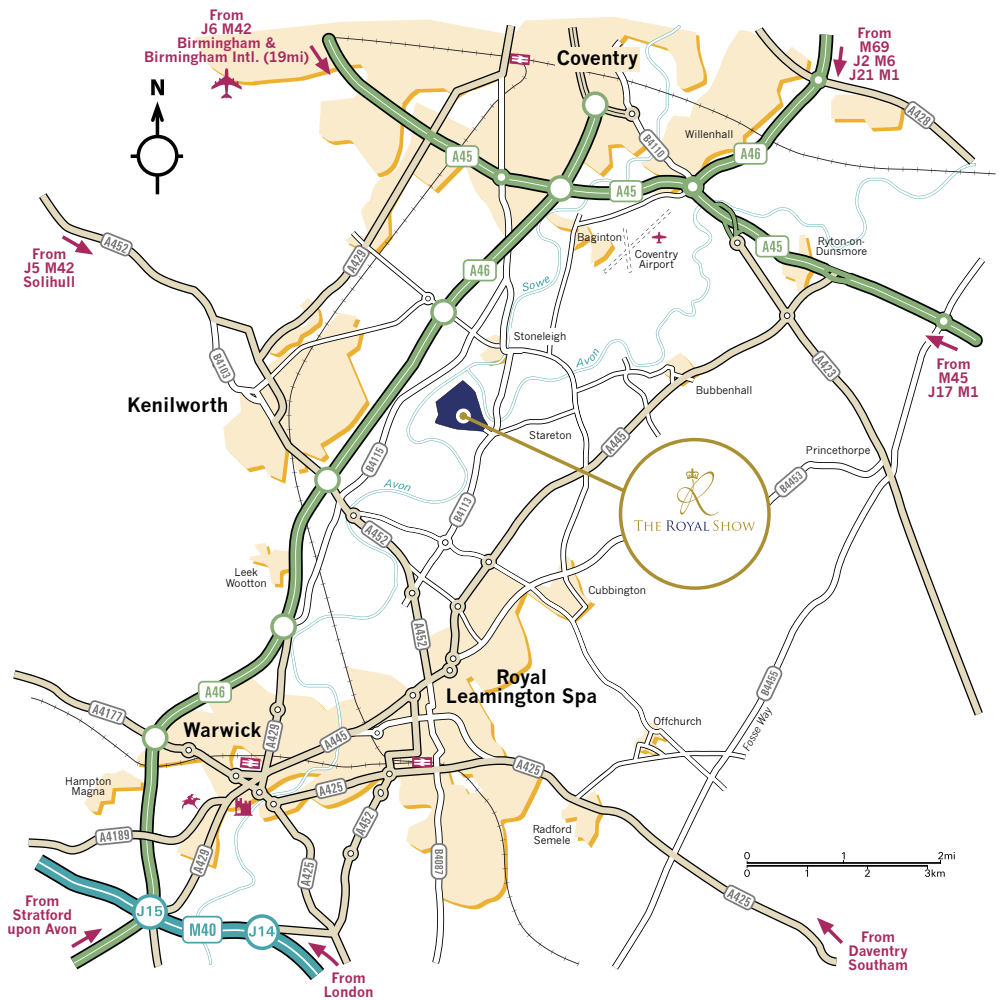

“ Waitrose Education were very pleased to be part of the event; the responses were fantastic and the results very successful ”

Waitrose

THE ROYAL SHOW

7TH - 10TH JULY, 2009

Getting there...

Road

From the North West: Leave the M6 at J2, following signs for Warwick (A46). After joining the A46 from the A45, take the exit signposted Stoneleigh NAC. Follow roadside signage to the Stoneleigh Park showground.

From the North: Leave the M1 at J21, following signs for Coventry (M69). At the end of the M69, follow signs for Warwick. After joining the A46 from the A45, take the exit signposted Stoneleigh NAC. Follow roadside signage to the Stoneleigh Park showground.

From the South: Leave the M40 at J15, following signs for Coventry (A46). After approximately 8 miles on the A46, take the exit signposted Stoneleigh NAC. Follow roadside signage to the Stoneleigh Park showground.

Rail

Royal Leamington Spa, Warwick and Warwick Parkway rail stations are situated on the main London Marylebone-Birmingham whilst Coventry is a regular stop for the Virgin West Coast Mainline.

Air

Stoneleigh Park is within 30 minutes drive of Birmingham International Airport.